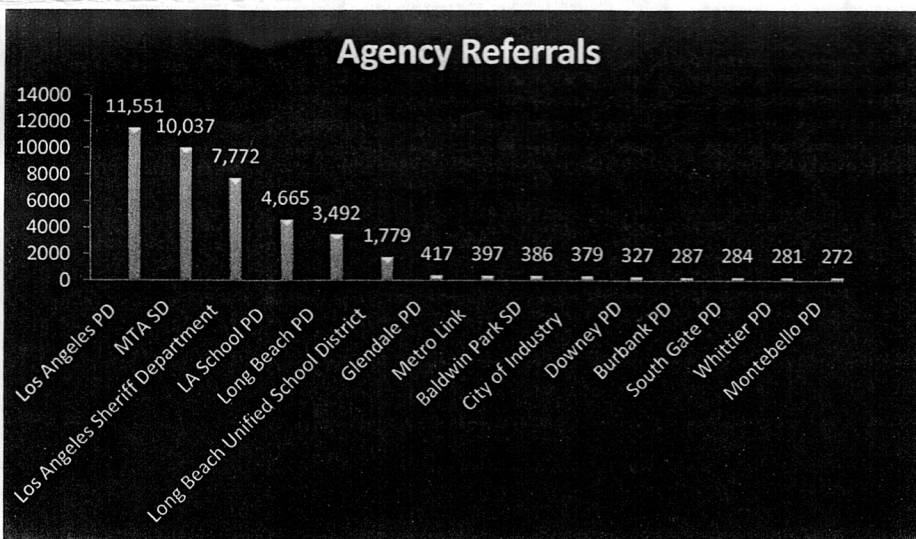

Citation Diversion

June 15, 2012 to June 15, 2013

Total Citations: 46,890
 Active Supervision: 6,293 13.42%
 Active DCFS: 853 1.82%

Top Citation Offenses (Top 15 violations)

Fair Evasion	12,978	27.68%
Marijuana	2737	5.84%
→ Juvenile Day Loitering	2213	4.72%
Fighting	2158	4.60%
Day Curfew	2139	4.56%
Truant	1894	4.04%
→ Habitual Truant	1858	3.96%
Petty Theft	1438	3.07%
Vandalism	908	1.94%
Night Curfew	849	1.81%
Alcohol	786	1.68%
Juvenile Night Loitering	763	1.63%
Graffiti	416	0.89%
Disturbing Peace	279	0.60%
Day Time Truant	233	0.50%

Agency Citation Referrals (250 Citations and Over)

Los Angeles PD	11,551	24.63%
MTA SD	10,037	21.41%
Los Angeles Sheriff Department	7,772	16.57%
LA School PD	4,665	9.95%
Long Beach PD	3,492	7.45%
Long Beach Unified School Dis	1,779	3.79%
Glendale PD	417	0.89%
Metro Link	397	0.85%
Baldwin Park SD	386	0.82%
City of Industry	379	0.81%
Downey PD	327	0.70%
Burbank PD	287	0.61%
South Gate PD	284	0.61%
Whittier PD	281	0.60%
Montebello PD	272	0.58%