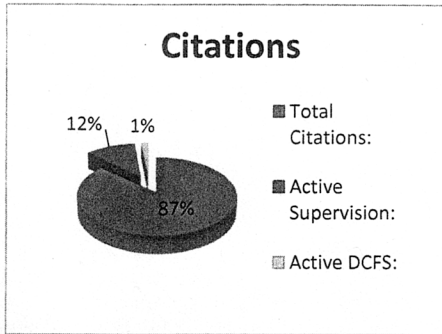

Citation Diversion

June 15, 2012 to June 15, 2013

Total Citations: 46,890
 Active Supervision: 6,293 13.42%
 Active DCFS: 853 1.82%

Top Citation Offenses (Top 15 violations)

Fair Evasion	12,978	27.68%
Marijuana	2737	5.84%
→ Juvenile Day Loitering	2213	4.72%
Fighting	2158	4.60%
Day Curfew	2139	4.56%
Truant	1894	4.04%
→ Habitual Truant	1858	3.96%
Petty Theft	1438	3.07%
Vandalism	908	1.94%
Night Curfew	849	1.81%
Alcohol	786	1.68%
Juvenile Night Loitering	763	1.63%
Graffiti	416	0.89%
Disturbing Peace	279	0.60%
Day Time Truant	233	0.50%